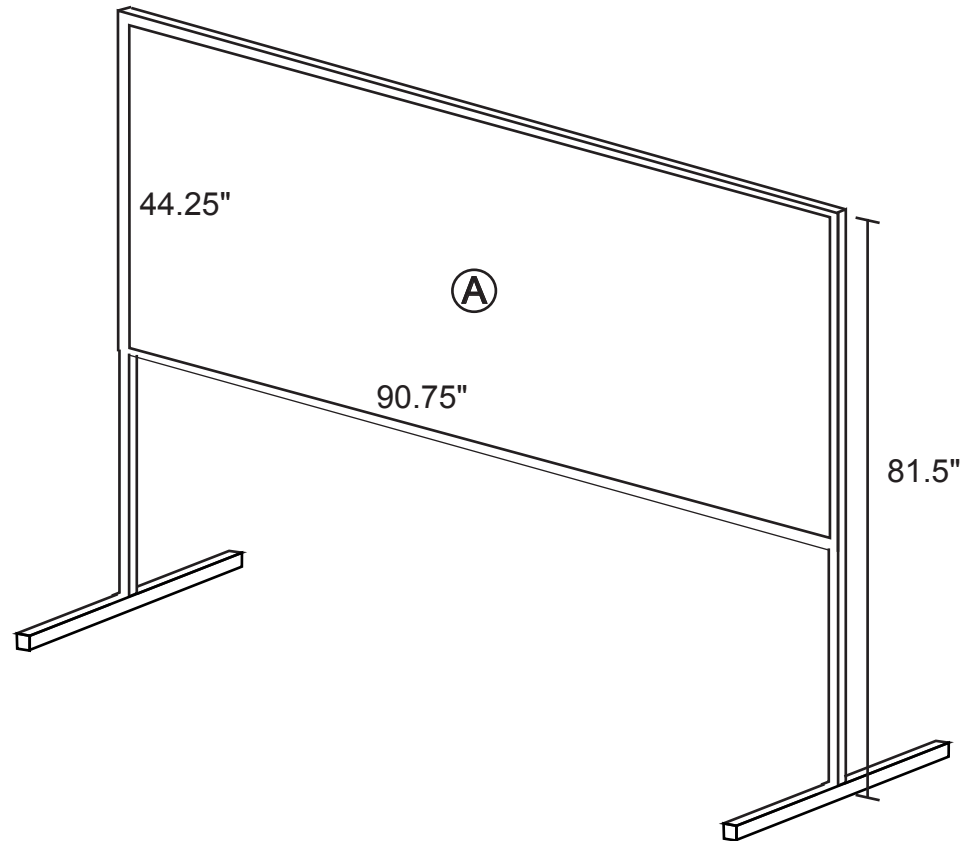

POSTERBOARD

Last Revised: 12/31/07, SD

1921 Bellamah NW * Albuquerque, NM 87104
Tel: 505-243-9889 * web: www.cssabq.com
email: sales@cssabq.com

Ⓐ Total Area: 4' X 7' 10" Usable Area: 44.25" X 90.75"